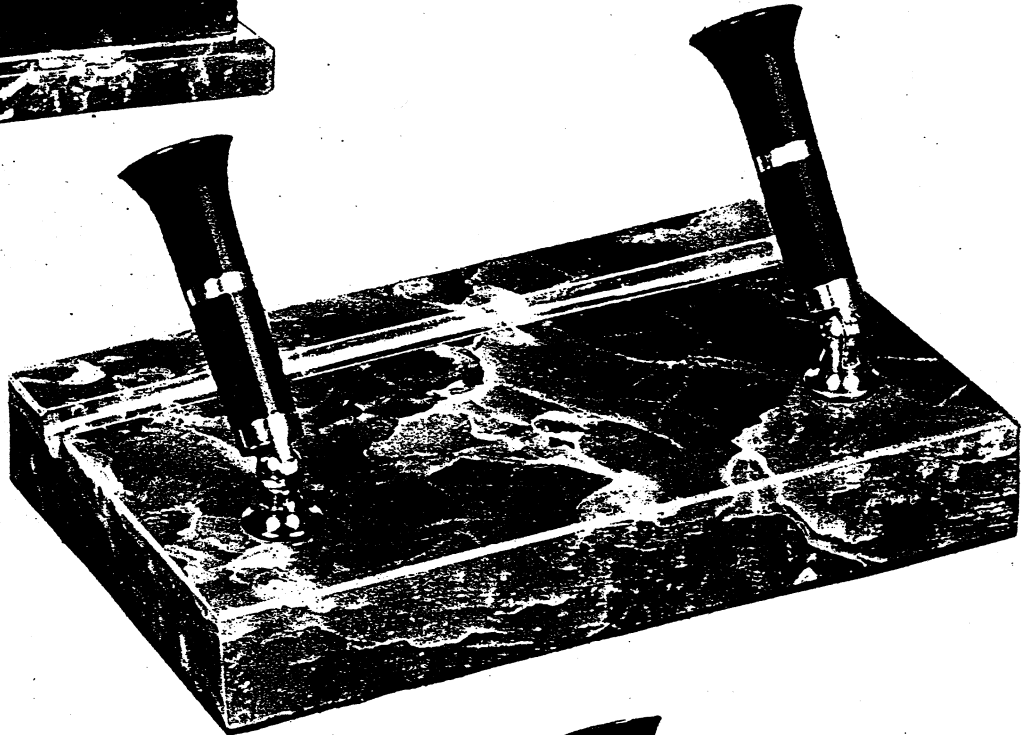

34—Desk Stand.

Code ZYTYV. Double Brazilian green onyx $4\frac{1}{2} \times 6\frac{1}{2} \times \frac{3}{4}$ ", with Universal black, unbreakable Radite sockets.

List $14.00